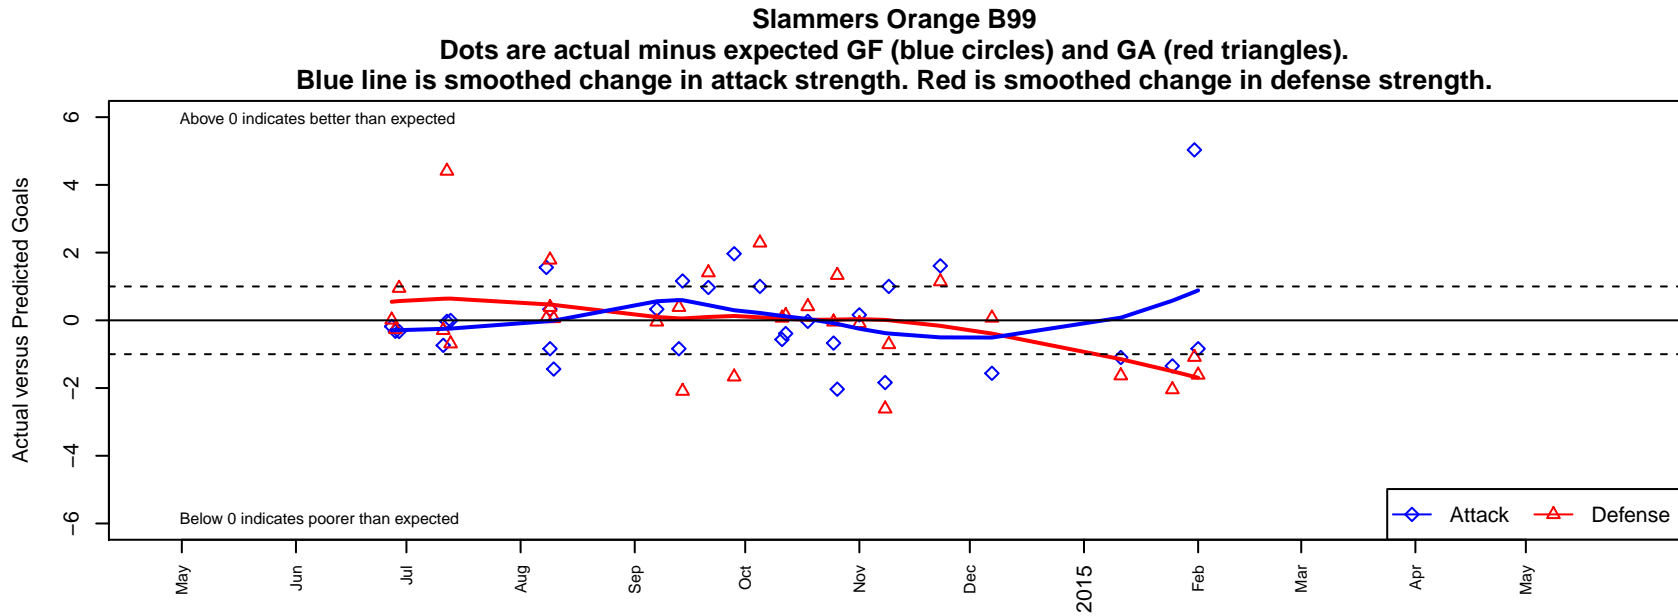

Slammers Orange B99

Rainier Valley Slammers
 Auburn, WA
 B99 total strength=1377
 attack=13.08 defense=4.18
 fall league = RCL B99 Div 3

alt names used:
 RVS B99 Orange
 RAINIER VALLEY SLAMMERS RVSB99ORAN
 RVS Slammers B99 Orange
 RVS B99 Orange
 RVS Slammers B99 Orange

**attack and defense variance (black dot)
relative to other teams
and top 10 in region**

**attack and defense rating
relative to others at age
and all opponents in last 13 months**

Performance relative to 13 month average