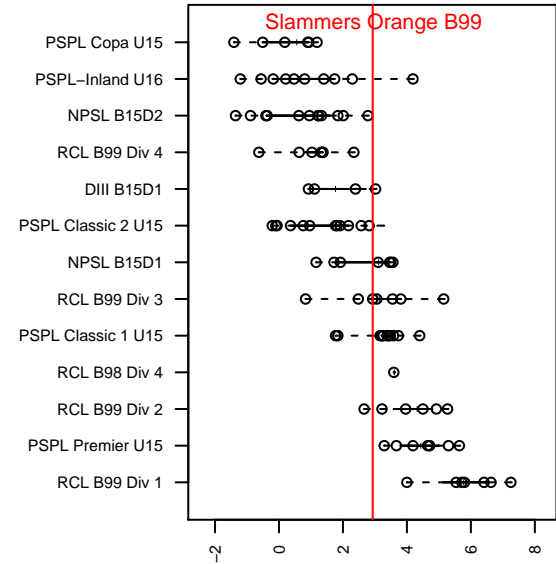

Slammers Orange B99

Rainier Valley Slammers
 Auburn, WA
 B99 total strength=1377
 attack=13.08 defense=4.18
 fall league = RCL B99 Div 3

alt names used:
 RVS B99 Orange
 RAINIER VALLEY SLAMMERS RVSB99ORAN
 RVS Slammers B99 Orange
 RVS B99 Orange
 RVS Slammers B99 Orange

**attack and defense variance (black dot)
relative to other teams
and top 10 in region**

**attack and defense rating
relative to others at age
and all opponents in last 13 months**

Performance relative to 13 month average