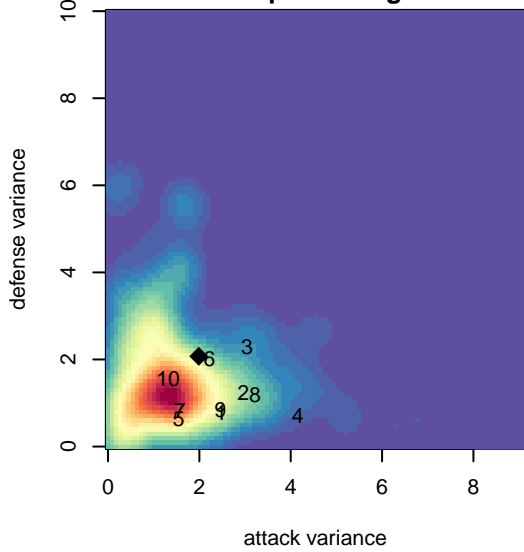

Slammers Orange B99

Rainier Valley Slammers
 Auburn, WA
 B99 total strength=1377
 attack=13.08 defense=4.18
 fall league = RCL B99 Div 3

alt names used:
 RVS B99 Orange
 RAINIER VALLEY SLAMMERS RVSB99ORAN
 RVS Slammers B99 Orange
 RVS B99 Orange
 RVS Slammers B99 Orange

**attack and defense variance (black dot)
relative to other teams
and top 10 in region**

**attack and defense rating
relative to others at age
and all opponents in last 13 months**

Performance relative to 13 month average