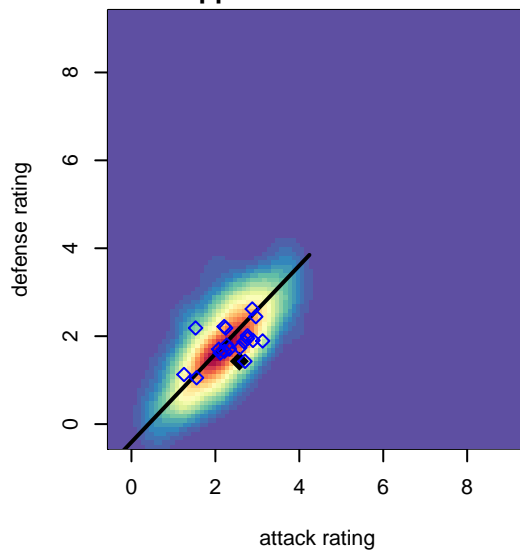

Slammers Orange B99

Rainier Valley Slammers
 Auburn, WA
 B99 total strength=1377
 attack=13.08 defense=4.18
 fall league = RCL B99 Div 3

alt names used:
 RVS B99 Orange
 RAINIER VALLEY SLAMMERS RVSB99ORAN
 RVS Slammers B99 Orange
 RVS B99 Orange
 RVS Slammers B99 Orange

**attack and defense variance (black dot)
relative to other teams
and top 10 in region**

**attack and defense rating
relative to others at age
and all opponents in last 13 months**

Performance relative to 13 month average